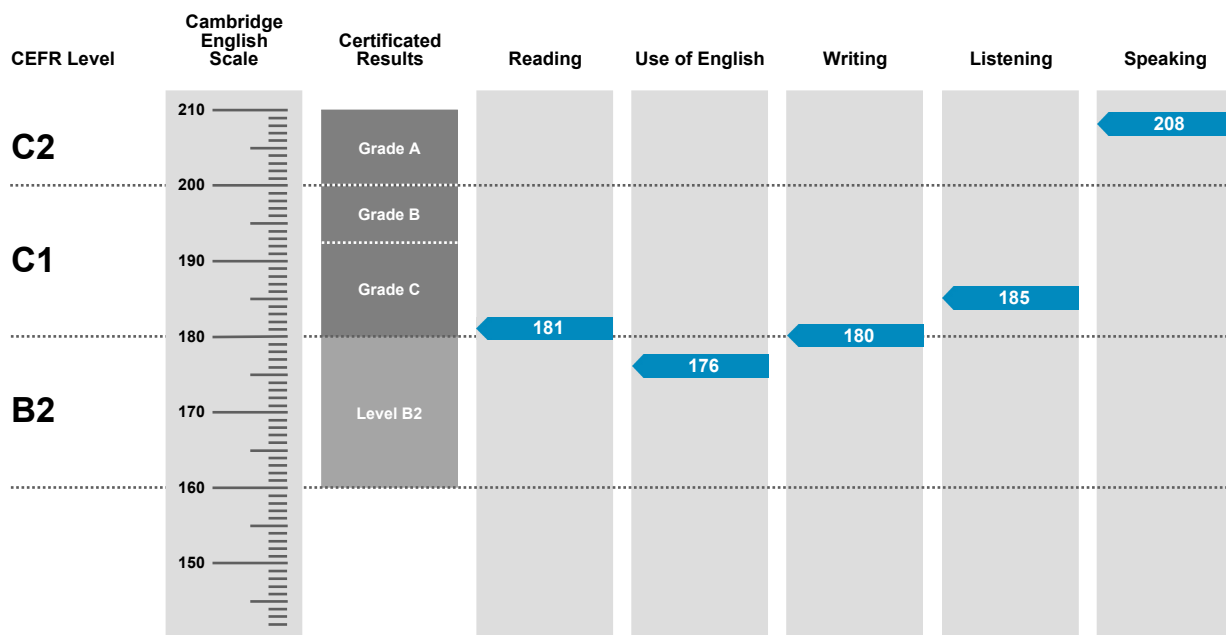

Result

Pass at Grade C

Overall Score

186

CEFR Level

C1

The Certificate in Advanced English (CAE) is an examination targeted at Level C1 in the Council of Europe's Common European Framework of Reference.

Candidates achieving Grade A (between 200 and 210 on the Cambridge English Scale) receive the Certificate in Advanced English stating that they have demonstrated ability at Level C2. Candidates achieving Grade B or Grade C (between 180 and 199 on the Cambridge English Scale) receive the Certificate in Advanced English at Level C1.

Candidates whose performance is below Level C1, but falls within Level B2 (between 160 and 179 on the Cambridge English Scale), receive a Cambridge English certificate stating that they have demonstrated ability at Level B2.